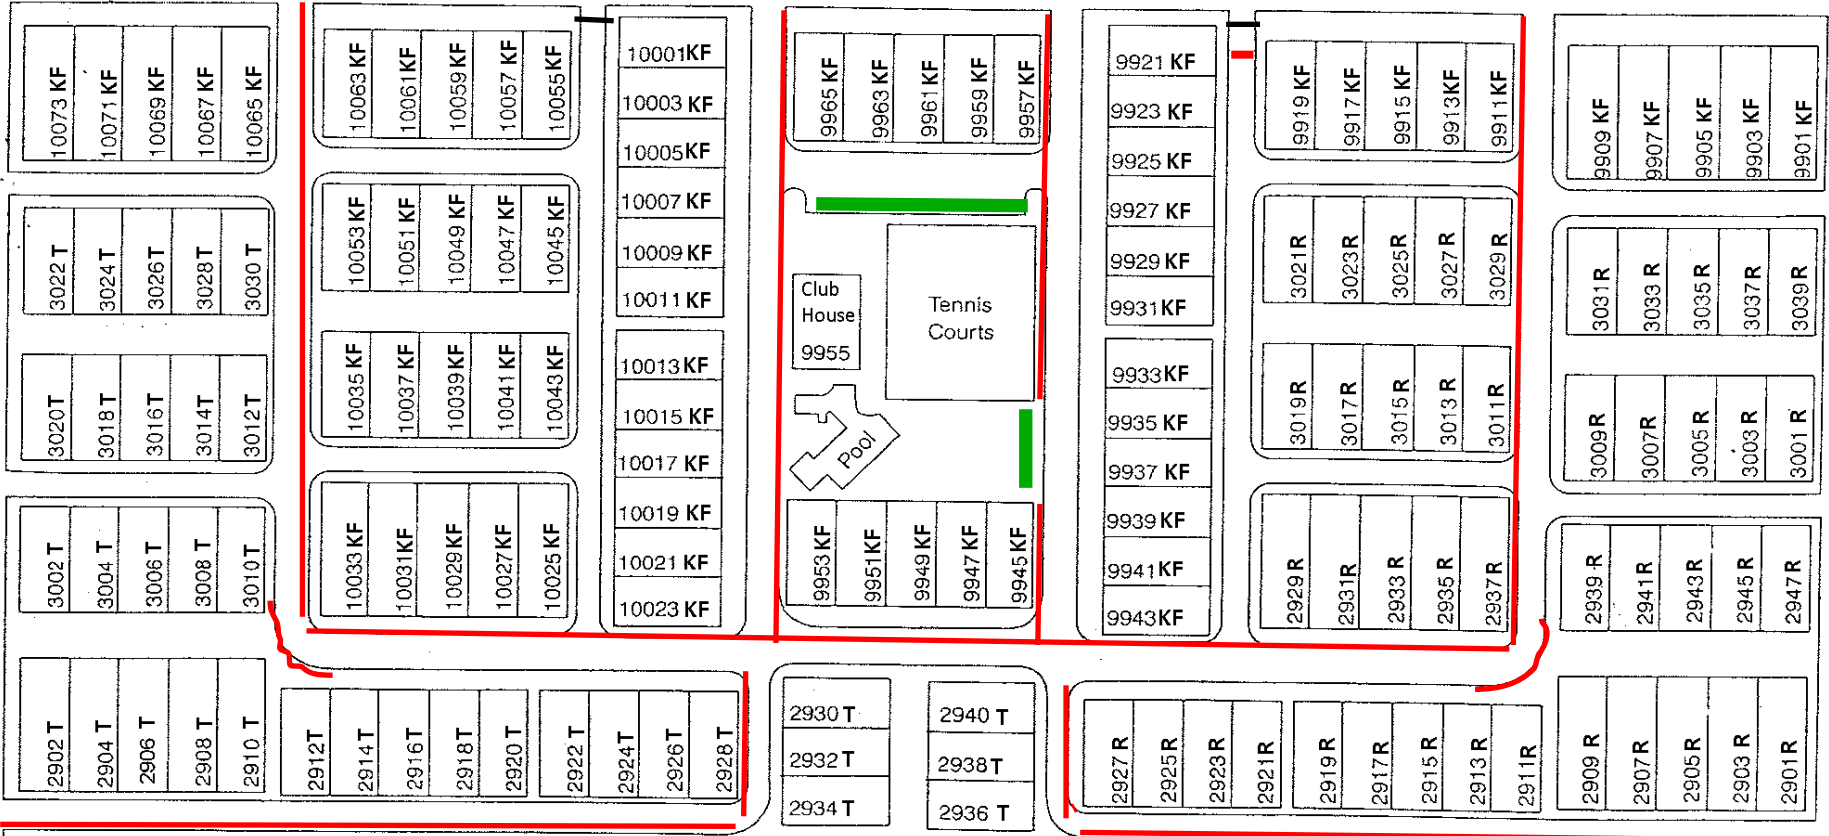

**KF: Kemp Forest**  
**R: Rosefield**  
**T: Teague**

**Kemp Forest Drive**

**Teague Road**

**Rosefield Drive**

**Willow Walk**

 **NO PARKING zones**

 **Visitor Parking (designated). Also along Teague Rd., Kemp Forest Dr., and Rosefield Dr.**